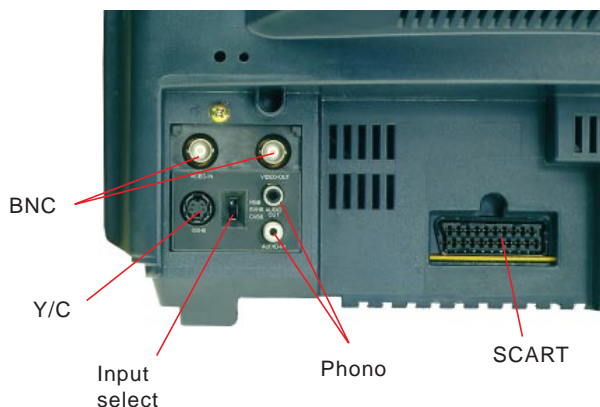

CPM1404 and CPM2104 PAL Monitors

14" and 21" PAL Monitors

Two high quality monitors with the performance and flexibility to suit a wide range of applications. The 14" and 21" tube sizes mean that there is a model for every situation - security, medical imaging and archiving, training, post production preview and editing, and many more.

High Performance

Both models use advanced Hitachi CRTs with a horizontal resolution of over 400 TV lines, while picture controls cover contrast, saturation and brightness. In each case image quality is superb while the 21" unit is particularly suitable for multiplexed inputs and public display applications.

Multiple Connections

Every input and output requirement is catered for by the comprehensive range of connections on both of these monitors: BNC for video in and out; S-VHS for Y/C video input; phono for audio in and out; SCART for video and audio input.

Unobtrusive and Attractive

The sturdy moulded cabinets with metallic grey finish make robust and attractive installations in a wide range of locations. For easier access, picture controls are mounted on the front panel but are of a minimum size to discourage unauthorised tampering.

Example of connections (CPM1404)